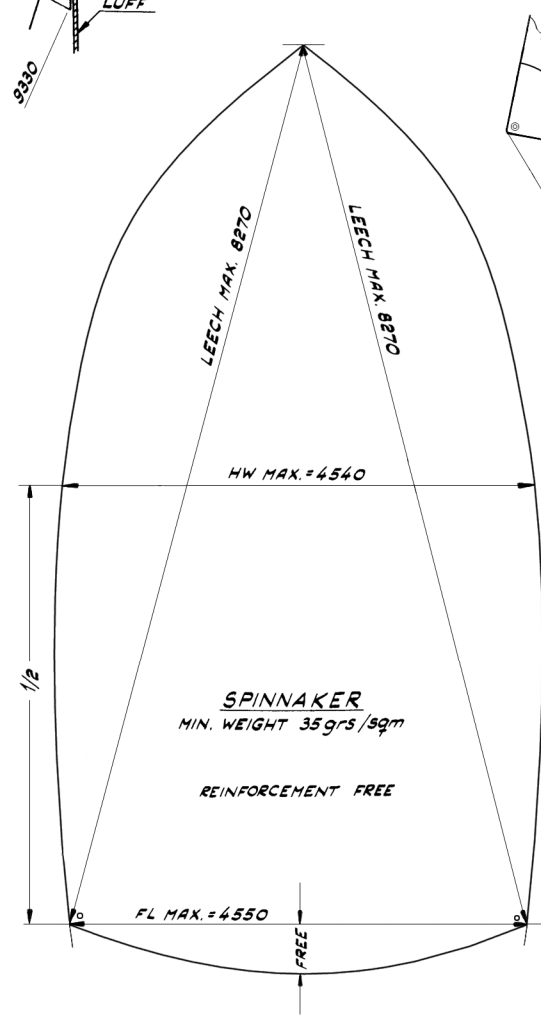

IN ALL SAILS EXCEPT SPI.
PRIMARY REINFORCEMENT MAX. = 600
AND SECONDARY FREE

SEE ALSO CLASS RULES
Weiterhin sind die Klassenregeln
zu beachten.

IF-BOOT
SAIL MEASUREMENT RULES