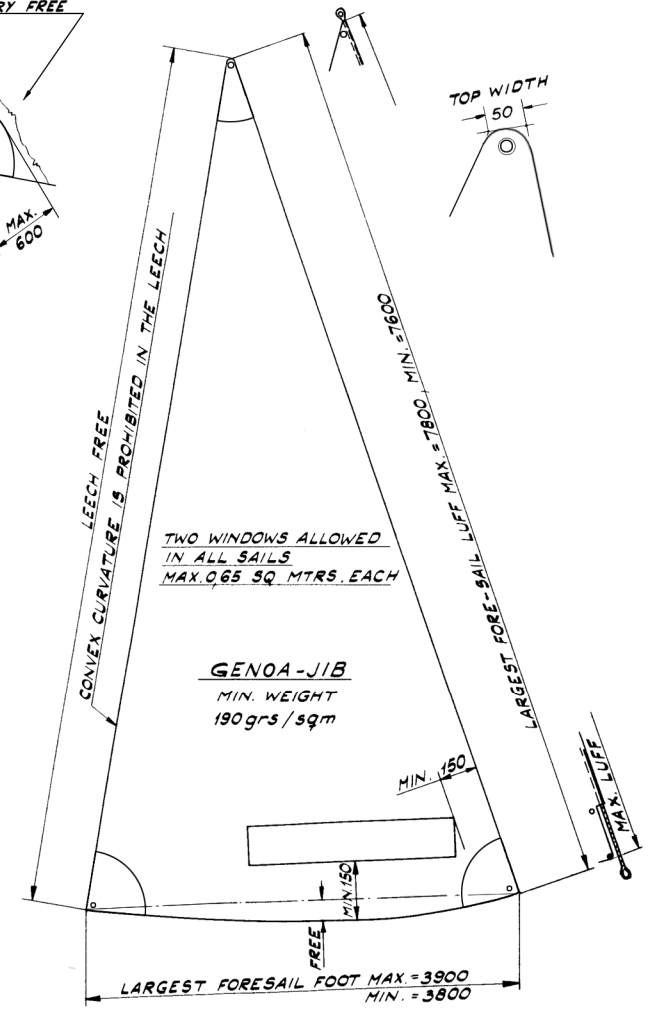

IN ALL SAILS EXCEPT SPI.
PRIMARY REINFORCEMENT MAX. = 600
AND SECONDARY FREE

SEE ALSO CLASS RULES
Weiterhin sind die Klassenregeln
zu beachten.

IF-BOOT
SAIL MEASUREMENT RULES